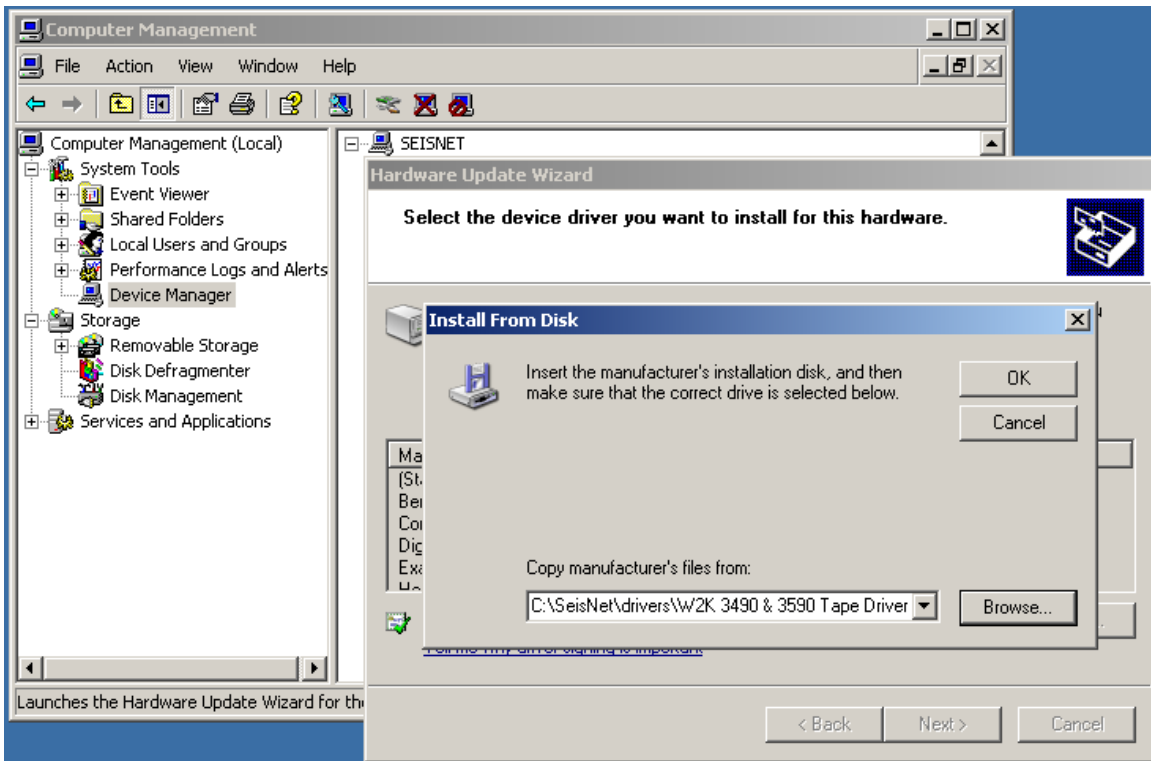

SeisNet Tape Driver Installation Procedure – Windows XP