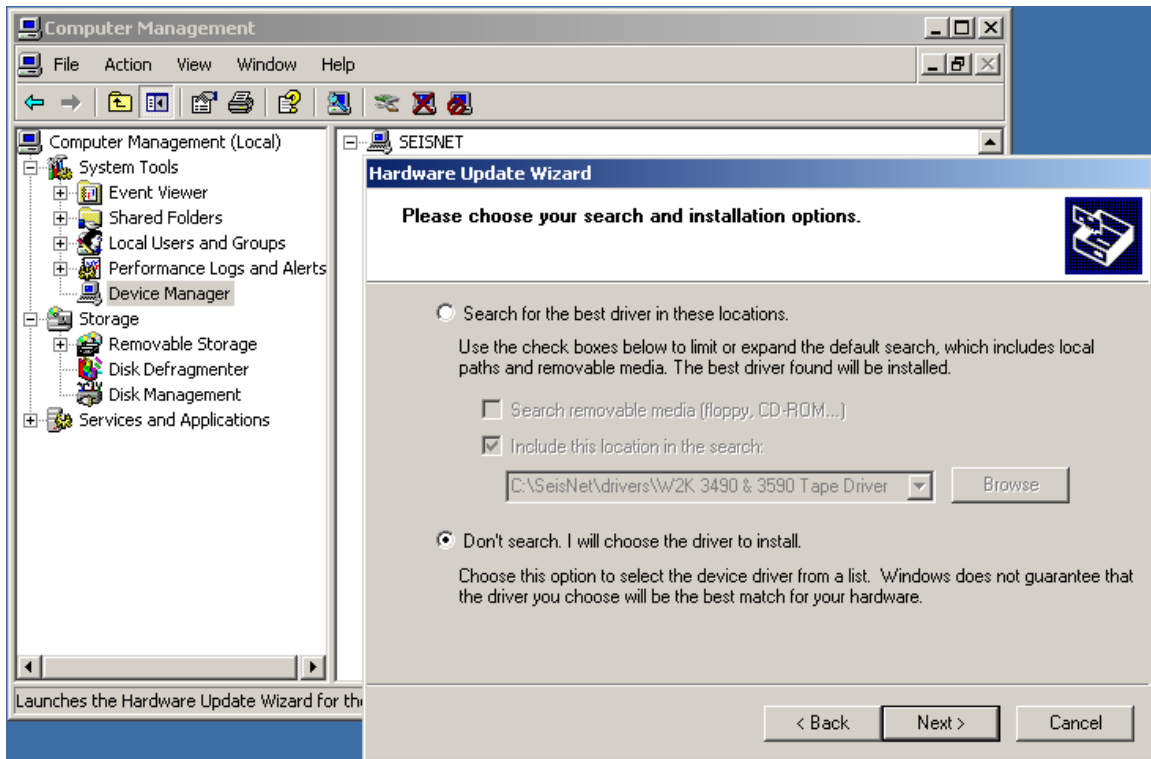

SeisNet Tape Driver Installation Procedure – Windows XP