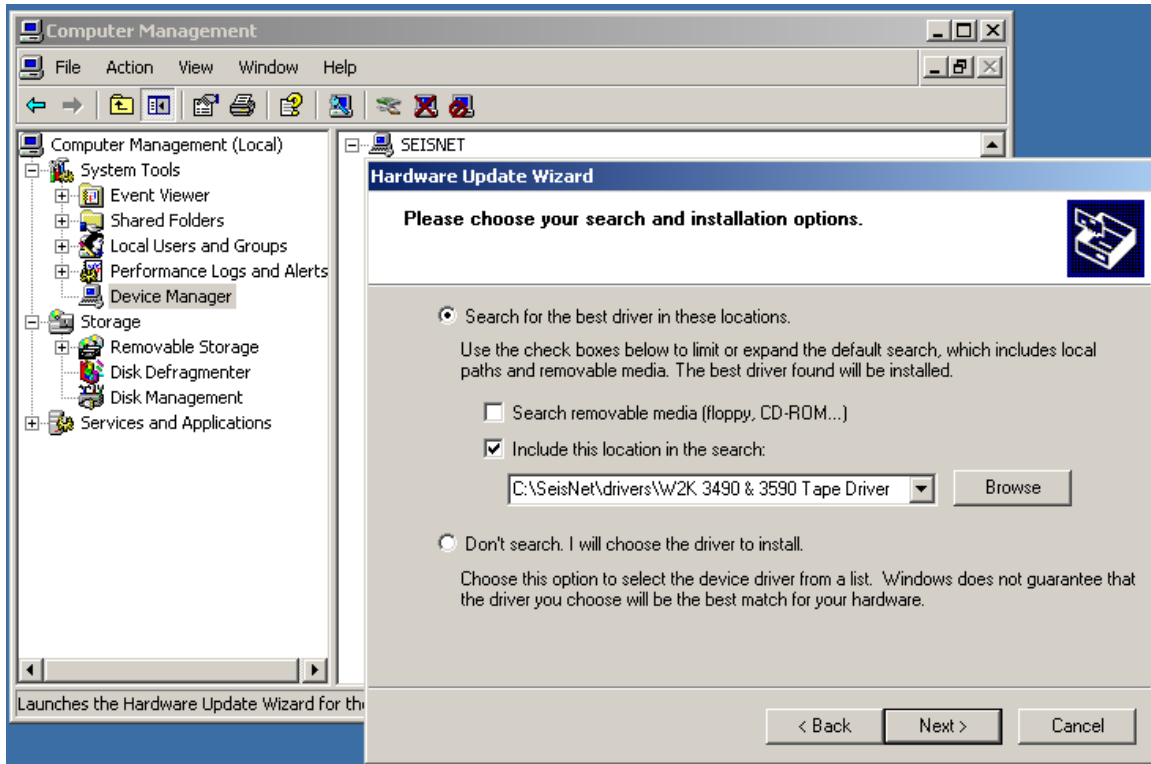

SeisNet Tape Driver Installation Procedure – Windows XP