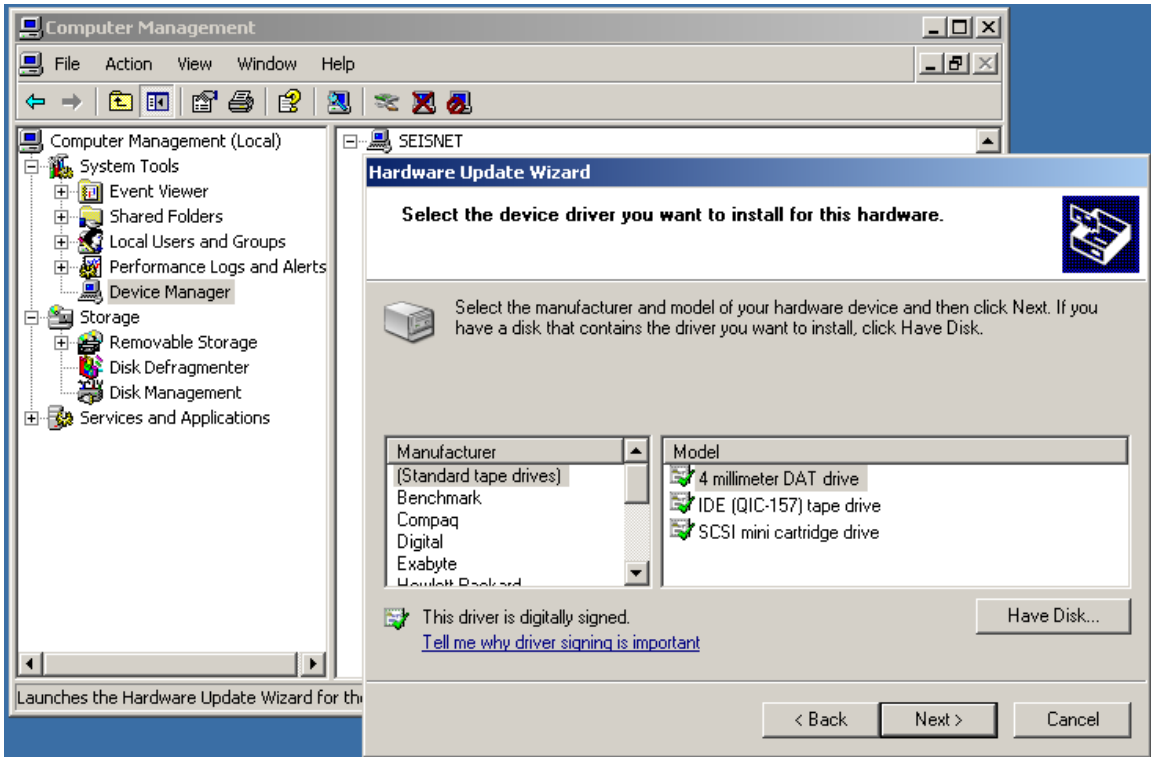

SeisNet Tape Driver Installation Procedure – Windows XP