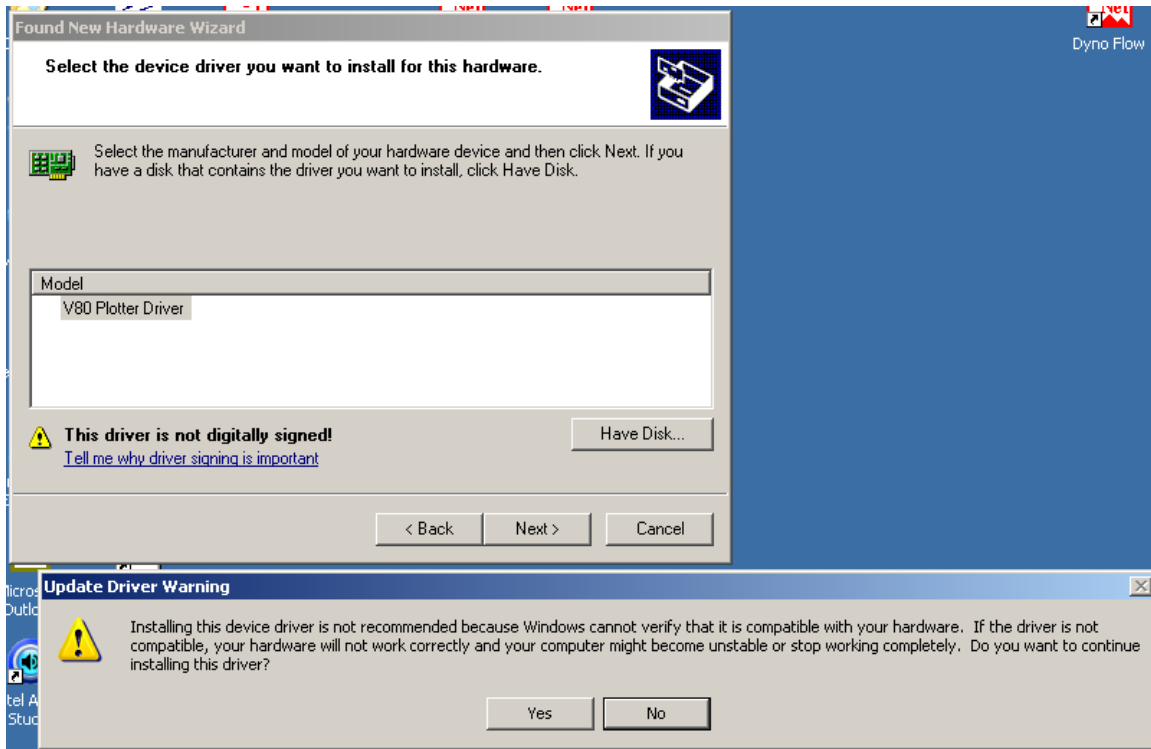

SeisNet Plotter Driver Installation Procedure – Windows XP