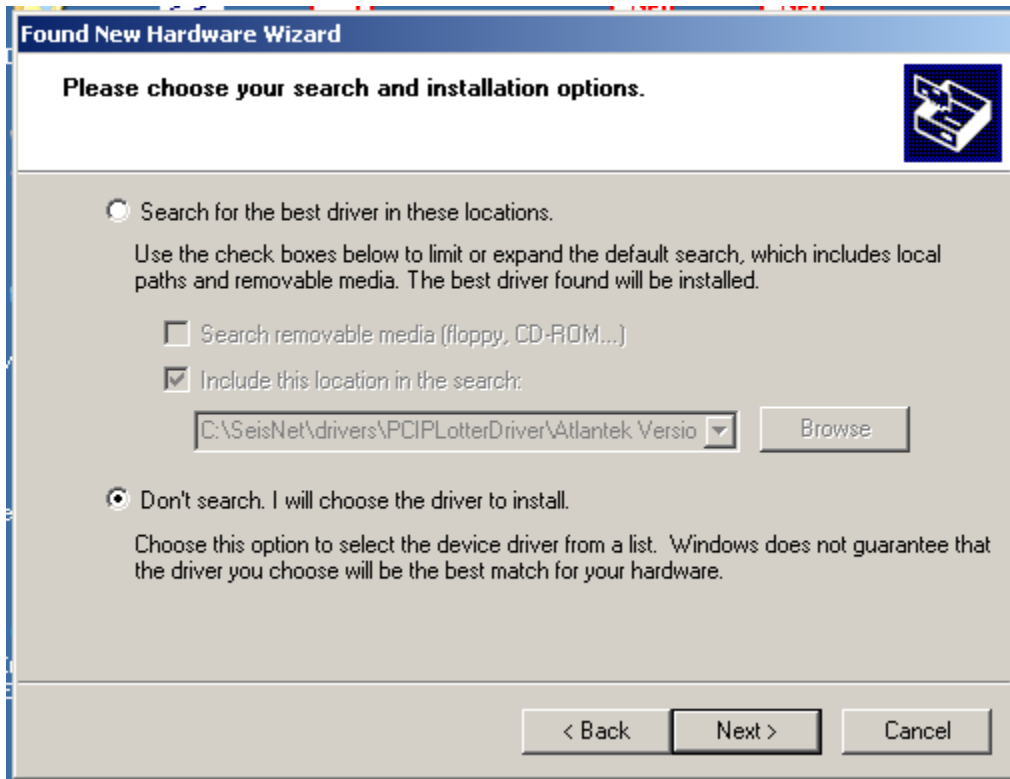

SeisNet Plotter Driver Installation Procedure – Windows XP

SeisNet Plotter Driver Installation Procedure – Windows XP

SeisNet Plotter Driver Installation Procedure – Windows XP

If Plotters tab is not there, choose **Other Devices**